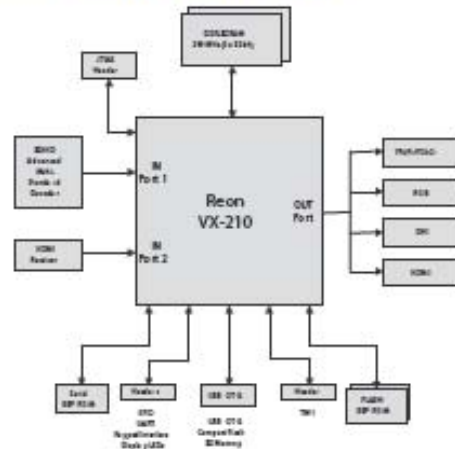

REONVX SYSTEM DIAGRAM

Discover what IDT know-how can do for you.

www.IDT.com/go/Reon

www.IDT.com/go/HQV

www.HQV.com